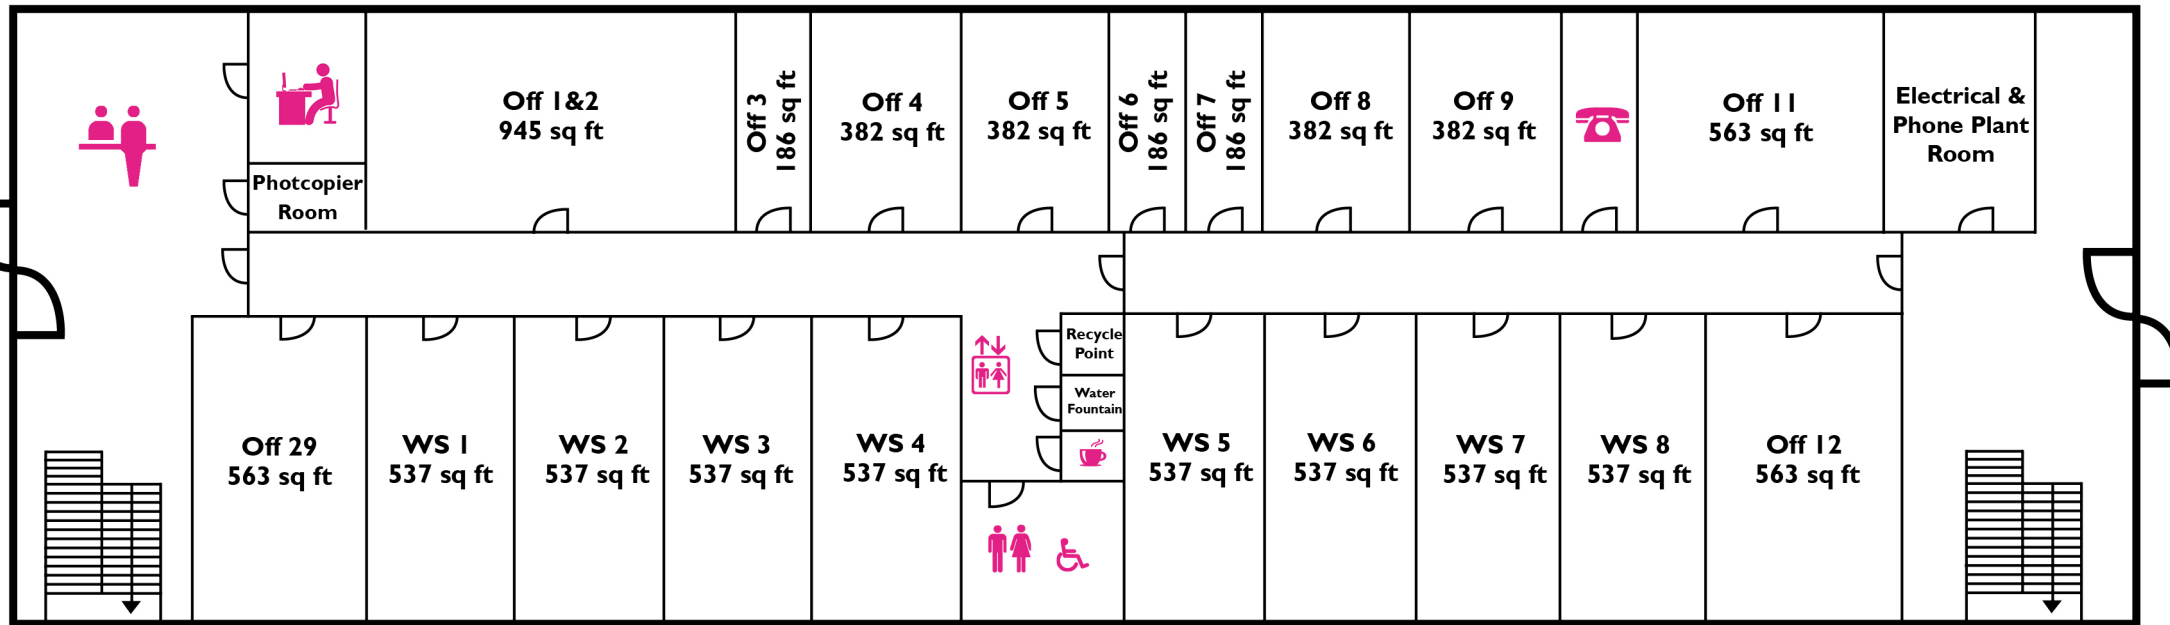

CEME Innovation Centre : Ground Floor Plan

T: 020 8596 5422

E: info@ceme-ic.co.uk

CEME Innovation Centre :

First Floor Plan

T: 020 8596 5422

E: info@ceme-ic.co.uk