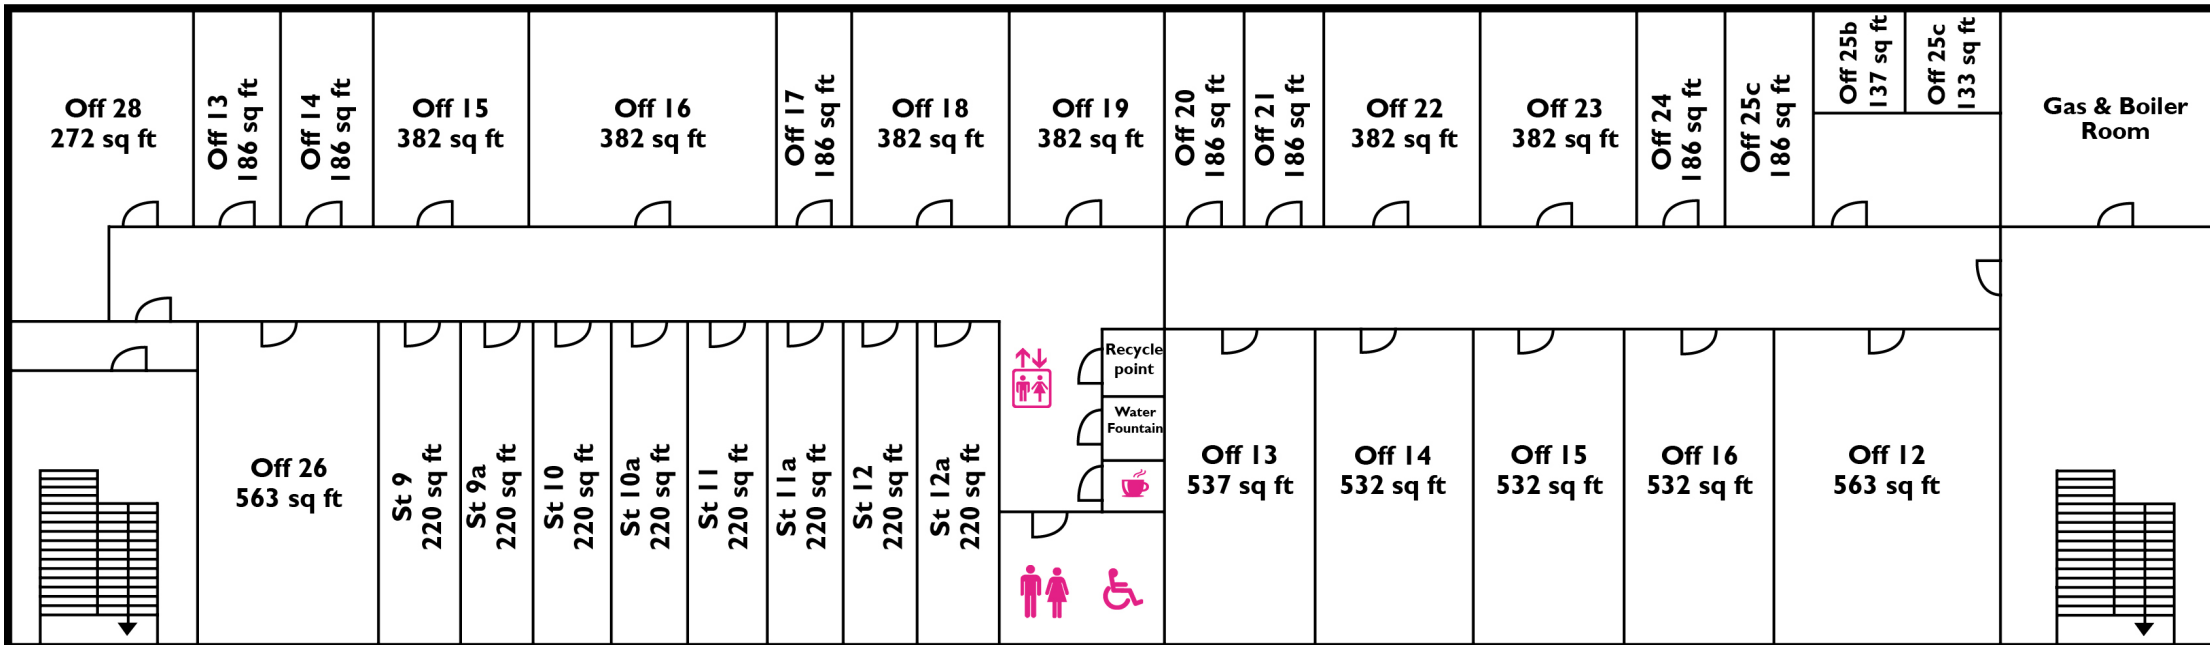

CEME Innovation Centre : Ground Floor Plan

T: 020 8596 5422

E: info@ceme-ic.co.uk

CEME Innovation Centre :

First Floor Plan

T: 020 8596 5422

E: info@ceme-ic.co.uk